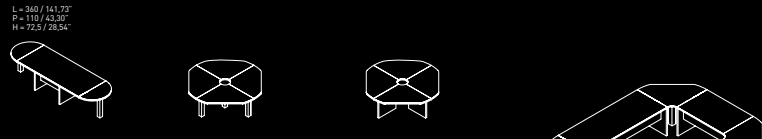

TAVOLI RIUNIONE
MEETING TABLES

L = 340 / 141,73" P = 110 / 43,30" H = 72,5 / 28,54"