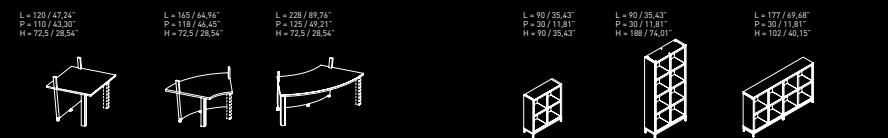

ELEMENTI OSPITALITÀ   **LIBRERIE A GIORNO AUTONOME**
HOSPITALITY UNITS   OPEN CABINET UNITS

L = 120 / 47,24" P = 110 / 43,30" H = 72,5 / 28,54"
L = 165 / 64,96" P = 118 / 46,45" H = 72,5 / 28,54"
L = 228 / 89,76" P = 125 / 49,21" H = 72,5 / 28,54"
L = 90 / 35,43" P = 30 / 11,81" H = 90 / 35,43"
L = 90 / 35,43" P = 30 / 11,81" H = 188 / 74,01"
L = 177 / 69,68" P = 30 / 11,81" H = 102 / 40,15"