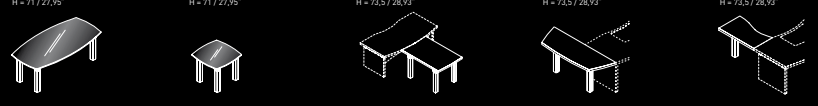

SCRIVANI DIREZIONALI E ALLUNGHE sp. 40 mm
EXECUTIVE DESK THICKNESS DESK TOP 40 MM

L = 210 / 82,67" P = 105 / 41,33" H = 71 / 27,95"
L = 105 / 41,33" P = 105 / 41,33" H = 71 / 27,95"
L = 188 / 54,33" P = 90 / 35,43" H = 73,5 / 28,93"
L = 182 / 71,65" Reversible Reversible P = 42 / 24,40" H = 71 / 27,95"
L = 190 / 39,37" DX - SX P = 40 / 23,62" RH - LH H = 73,5 / 28,93"