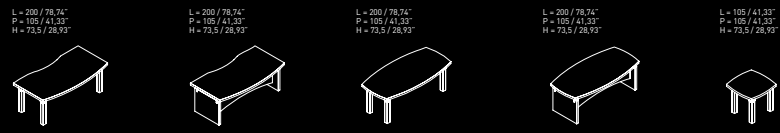

SCRIVANI PRESIDENZIALI E ALLUNGHE sp. 51 mm
CHAIRMAN DESKS THICKNESS DESK TOP 51 MM

L = 200 / 78,74" P = 105 / 41,33" H = 73,5 / 28,93"
L = 200 / 78,74" P = 105 / 41,33" H = 73,5 / 28,93"
L = 200 / 78,74" P = 105 / 41,33" H = 73,5 / 28,93"
L = 200 / 78,74" P = 105 / 41,33" H = 73,5 / 28,93"
L = 105 / 41,33" P = 105 / 41,33" H = 73,5 / 28,93"