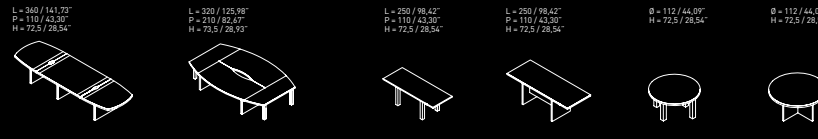

TAVOLI RIUNIONI DIREZIONALI sp. 40 mm
EXECUTIVE MEETING DESK THICKNESS DESK 40 MM

L = 340 / 141,73" P = 110 / 43,30" H = 72,5 / 28,54"
L = 320 / 125,98" P = 110 / 43,30" H = 72,5 / 28,54"
L = 250 / 98,42" P = 110 / 43,30" H = 72,5 / 28,54"
L = 250 / 98,42" P = 110 / 43,30" H = 72,5 / 28,54"
Ø = 112 / 44,09" H = 72,5 / 28,54"
Ø = 112 / 44,09" H = 72,5 / 28,54"