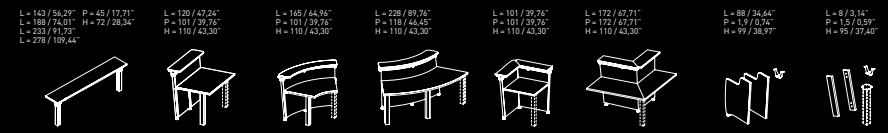

PIANI CONSOLE CONSOLE   **RECEPTION - PIANI LAVORO sp. 40 mm**
RECEPTION - THICKNESS DESK TOP 51 MM