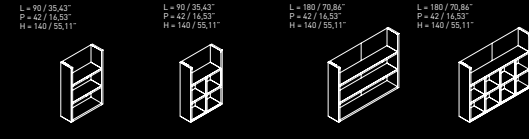

ELEMENTI CENTRALI
CENTRAL UNITS

L = 90 / 35,43" P = 42 / 16,53" H = 140 / 55,11"
L = 90 / 35,43" P = 42 / 16,53" H = 140 / 55,11"
L = 180 / 70,86" P = 42 / 16,53" H = 140 / 55,11"
L = 180 / 70,86" P = 42 / 16,53" H = 140 / 55,11"