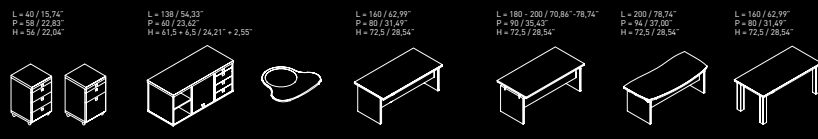

CASSETTIERE E MOBILI DI SERVIZIO   **SCRIVANI DIREZIONALI E ALLUNGHE sp. 40 mm**
PEDESTALS AND SERVICE UNITS   EXECUTIVE DESK THICKNESS DESK TOP 40 MM

L = 40 / 15,74" P = 58 / 22,83" H = 54 / 21,04"
L = 188 / 54,33" P = 40 / 23,62" H = 41,5 + 4,5 / 24,21" + 2,95"
L = 160 / 62,99" P = 60 / 31,47" H = 72,5 / 28,54"
L = 180 - 200 / 70,86" - 78,74" P = 120 / 47,24" H = 72,5 / 28,54"
L = 200 / 78,74" P = 94 / 37,00" H = 72,5 / 28,54"
L = 160 / 62,99" P = 80 / 31,49" H = 72,5 / 28,54"