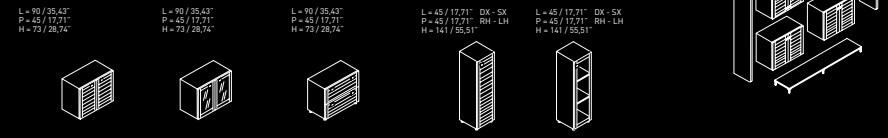

ELEMENTI LIBRERIE
CABINET UNITS

L = 90 / 35,43" P = 45 / 17,71" H = 73 / 28,74"
L = 90 / 35,43" P = 45 / 17,71" H = 73 / 28,74"
L = 90 / 35,43" P = 45 / 17,71" H = 73 / 28,74"
L = 45 / 17,71" DX - SX P = 45 / 17,71" RH - LH H = 141 / 55,51"
L = 45 / 17,71" DX - SX P = 45 / 17,71" RH - LH H = 141 / 55,51"