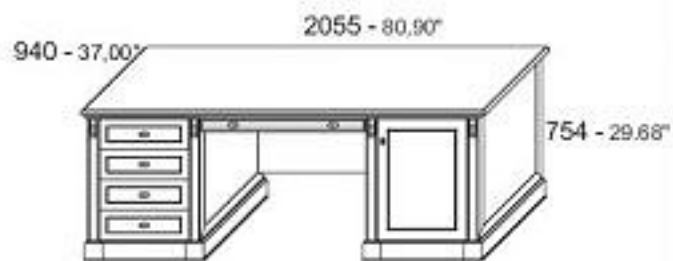

Scrivania direzionale L.2055 P.940 mm
con piana legno
Desk 80,90" large 37,00" deep with wooden plate

Scrivania direzionale L.2055 P.940 mm
con inserto in pelle sulla piana e frontale cassetto
Desk 80,90" large 37,00" deep with leather on the top
plate and drawer-front