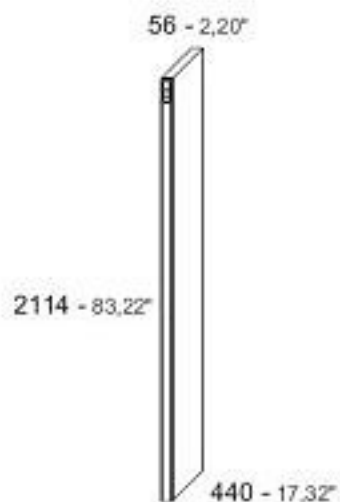

Tramezzo L.56 H.2114 mm
Partition 2,20\" large 83,22\" high