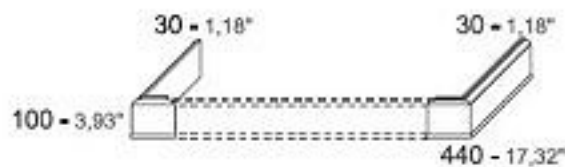

Cornice zoccolo di finitura laterale
Side socle