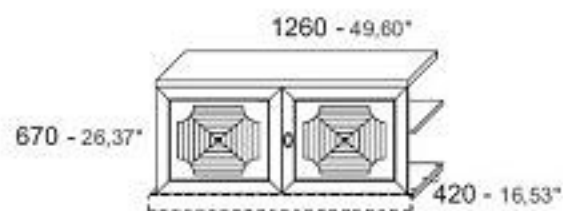

Base diritta da inserimento L. 1260 mm con 2 ante legno
Base 49,60" large with 2 wooden doors

NB..Considerare **1,32 ml** di cornice zoccolo
NB: 51,96" of socle is to be added in price

Base curva da inserimento L. 1260 mm con 2 ante legno compresa di cornice zoccolo
Round base 49,60" large with 2 wooden doors, socle included